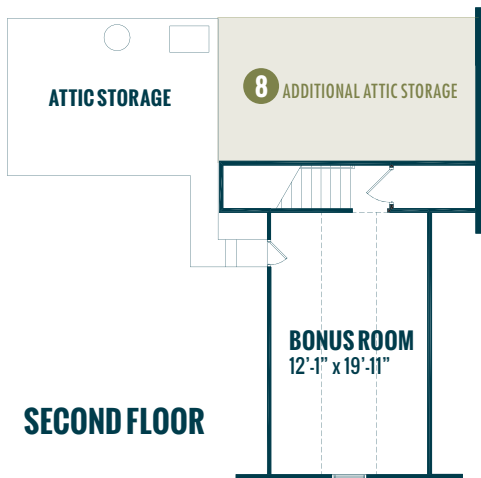

HATTERAS FRENCH COUNTRY II

Specs:

Bedrooms:	3
Bathrooms:	2
Square Footage:	1,873 ft. ²
First Level	1,529 ft. ²
Second Level	344 ft. ²
Width:	38'-10"
Depth:	56'-2"

Options Shown:

- 1 Screened in Porch
- 2 Sunroom (Adds 168 ft.²)
- 3 Covered Porch
- 4 Sunroom "B" (Adds 240 ft.²)
- 5 3'-0" Wider Garage w/ Two Doors
- 6 2'-0" Garage Extension
- 7 Bedroom 4 and Bath 3 - Adds 270 ft.²
- 8 Additional Attic Storage (215 ft.²)

FIRST FLOOR

SECOND FLOOR