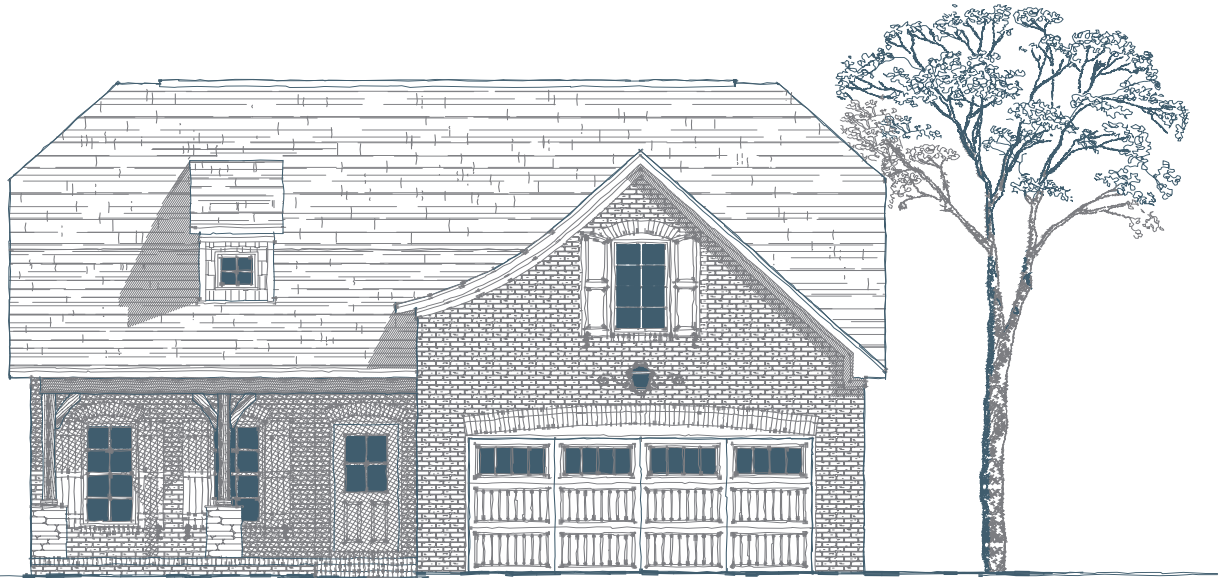

HATTERAS FRENCH COUNTRY II

Specs:

Bedrooms:	3
Bathrooms:	2
Square Footage:	1,873 ft. ²
First Level	1,529 ft. ²
Second Level	344 ft. ²
Width:	38'-10"
Depth:	56'-2"

Options Shown:

- 1 Screened in Porch
- 2 Sunroom (Adds 168 ft.²)
- 3 Covered Porch
- 4 Sunroom "B" (Adds 240 ft.²)
- 5 3'-0" Wider Garage w/ Two Doors
- 6 2'-0" Garage Extension
- 7 Bedroom 4 and Bath 3 - Adds 270 ft.²
- 8 Additional Attic Storage (215 ft.²)

06/24/2016

Watercolors, illustrations, and floor plans shown are for marketing purposes only and are subject to change at builder's discretion. Square footage is outside veneer and should be independently verified. This is not a legal document.