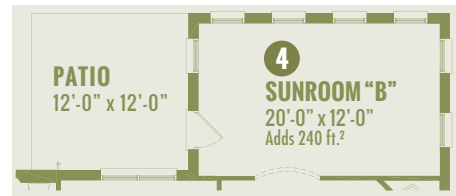

SECOND FLOOR