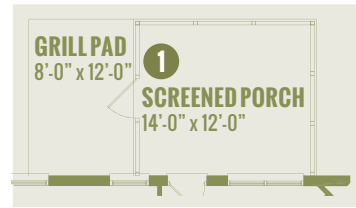

SECOND FLOOR