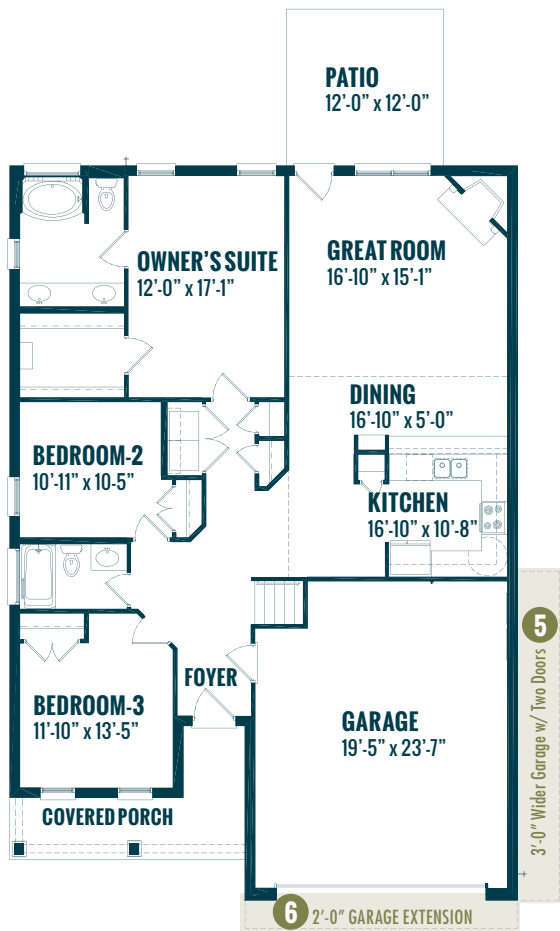

HATTERAS FRENCH COUNTRY II

Specs:

Bedrooms:	3
Bathrooms:	2
Square Footage:	1,873 ft. ²
First Level	1,529 ft. ²
Second Level	344 ft. ²
Width:	38'-10"
Depth:	56'-2"

Options Shown:

- 1 Screened in Porch
- 2 Sunroom (Adds 168 ft.²)
- 3 Covered Porch
- 4 Sunroom "B" (Adds 240 ft.²)
- 5 3'-0" Wider Garage w/ Two Doors
- 6 2'-0" Garage Extension
- 7 Bedroom 4 and Bath 3 - Adds 270 ft.²
- 8 Additional Attic Storage (215 ft.²)

06/24/2016

Watercolors, illustrations, and floor plans shown are for marketing purposes only and are subject to change at builder's discretion. Square footage is outside veneer and should be independently verified. This is not a legal document.

FIRST FLOOR

SECOND FLOOR