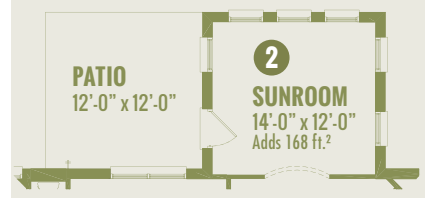

SECOND FLOOR